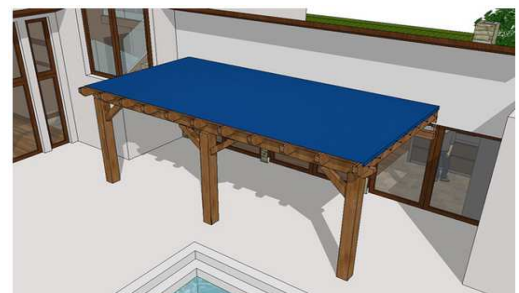

Toile pour pergola métal
e-davray

	Stam 6002 **	Max **	Soltis 96 **	Soltis W96	Precontraint 302	Soltis 92
Composition	Bâche 100% polyester enduit pvc mat	Toile 100% acrylique teint masse	Micro - perforé grille polyester enduite PVC	Bâche étanche aspect micro perforé grille polyester	Micro - perforé grille polyester enduite PVC	Micro - perforé grille polyester enduite PVC
Poids	630gr/m²	320gr/m²	400gr/m²	620gr/m²	340gr/m²	420gr/m²
Imperméabilité	● ● ● ●	● ● ● ●	● ○ ○ ○	● ● ● ●	○ ○ ○ ○	● ○ ○ ○
Protection aux UV *	● ● ● ○	● ● ● ●	● ● ● ○	● ● ● ○	● ● ○ ○	● ● ● ○
Protection lumineuse *	● ● ● ●	● ● ● ●	● ● ● ○	● ● ● ●	● ● ○ ○	● ● ○ ○
Protection à la chaleur *	● ● ○ ○	● ● ● ●	● ● ● ○	● ● ○ ○	● ● ● ●	● ● ● ○
Visibilité vers l'extérieur	○ ○ ○ ○	● ○ ○ ○	● ● ● ○	○ ○ ○ ○	● ● ● ○	● ● ● ○
Ignifugation	● ● ○ ○	○ ○ ○ ○	● ● ○ ○	● ● ○ ○	● ● ○ ○	● ● ● ○
Prise au vent	● ● ● ●	● ● ● ●	● ● ○ ○	● ● ● ●	● ○ ○ ○	● ● ○ ○
Recyclable	● ● ● ○	● ● ○ ○	● ● ● ○	● ● ● ○	● ● ● ○	● ● ● ○

*Bon à savoir: plus une toile est foncée plus elle est efficace.

Chaque référence apporte un certain nombre d'avantages mais peut également présenter quelques contraintes.

Le choix d'une référence type "bâche", sera parfaitement étanche, attention cependant à la prise au vent et à l'effet de serre.

En revanche, une toile micro-perforée limitera fortement la prise au vent et l'effet de serre mais ne sera pas imperméable.

Enfin, une toile acrylique apportera l'imperméabilité et limitera fortement l'effet de serre, elle aura cependant une résistance mécanique inférieure à une bâche.