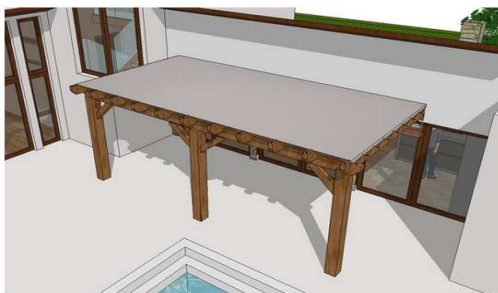

Toile pour pergola métal
e-davray

	Stam 6002 **	Max **	Soltis 96 **	Soltis W96	Precontraint 302	Soltis 92
Composition	Bâche 100% polyester enduit pvc mat	Toile 100% acrylique teint masse	Micro - perforé grille polyester enduite PVC	Bâche étanche aspect micro perforé grille polyester	Micro - perforé grille polyester enduite PVC	Micro - perforé grille polyester enduite PVC
Poids	630gr/m²	320gr/m²	400gr/m²	620gr/m²	340gr/m²	420gr/m²
Imperméabilité	● ● ● ●	● ● ● ●	● ○ ○ ○	● ● ● ●	○ ○ ○ ○	● ○ ○ ○
Protection aux UV *	● ● ● ○	● ● ● ●	● ● ● ○	● ● ● ○	● ● ○ ○	● ● ● ○
Protection lumineuse *	● ● ● ●	● ● ● ●	● ● ● ○	● ● ● ●	● ● ○ ○	● ● ○ ○
Protection à la chaleur *	● ● ○ ○	● ● ● ●	● ● ● ○	● ● ○ ○	● ● ● ●	● ● ● ○
Visibilité vers l'extérieur	○ ○ ○ ○	● ○ ○ ○	● ● ● ○	○ ○ ○ ○	● ● ● ○	● ● ● ○
Ignifugation	● ● ○ ○	○ ○ ○ ○	● ● ○ ○	● ● ○ ○	● ● ○ ○	● ● ● ○
Prise au vent	● ● ● ●	● ● ● ●	● ● ○ ○	● ● ● ●	● ○ ○ ○	● ● ○ ○
Recyclable	● ● ● ○	● ● ○ ○	● ● ● ○	● ● ● ○	● ● ● ○	● ● ● ○

*Bon à savoir: plus une toile est foncée plus elle est efficace.

Chaque référence apporte un certain nombre d'avantages mais peut également présenter quelques contraintes.

Le choix d'une référence type "bâche", sera parfaitement étanche, attention cependant à la prise au vent et à l'effet de serre.

En revanche, une toile micro-perforée limitera fortement la prise au vent et l'effet de serre mais ne sera pas imperméable.

Enfin, une toile acrylique apportera l'imperméabilité et limitera fortement l'effet de serre, elle aura cependant une résistance mécanique inférieure à une bâche.